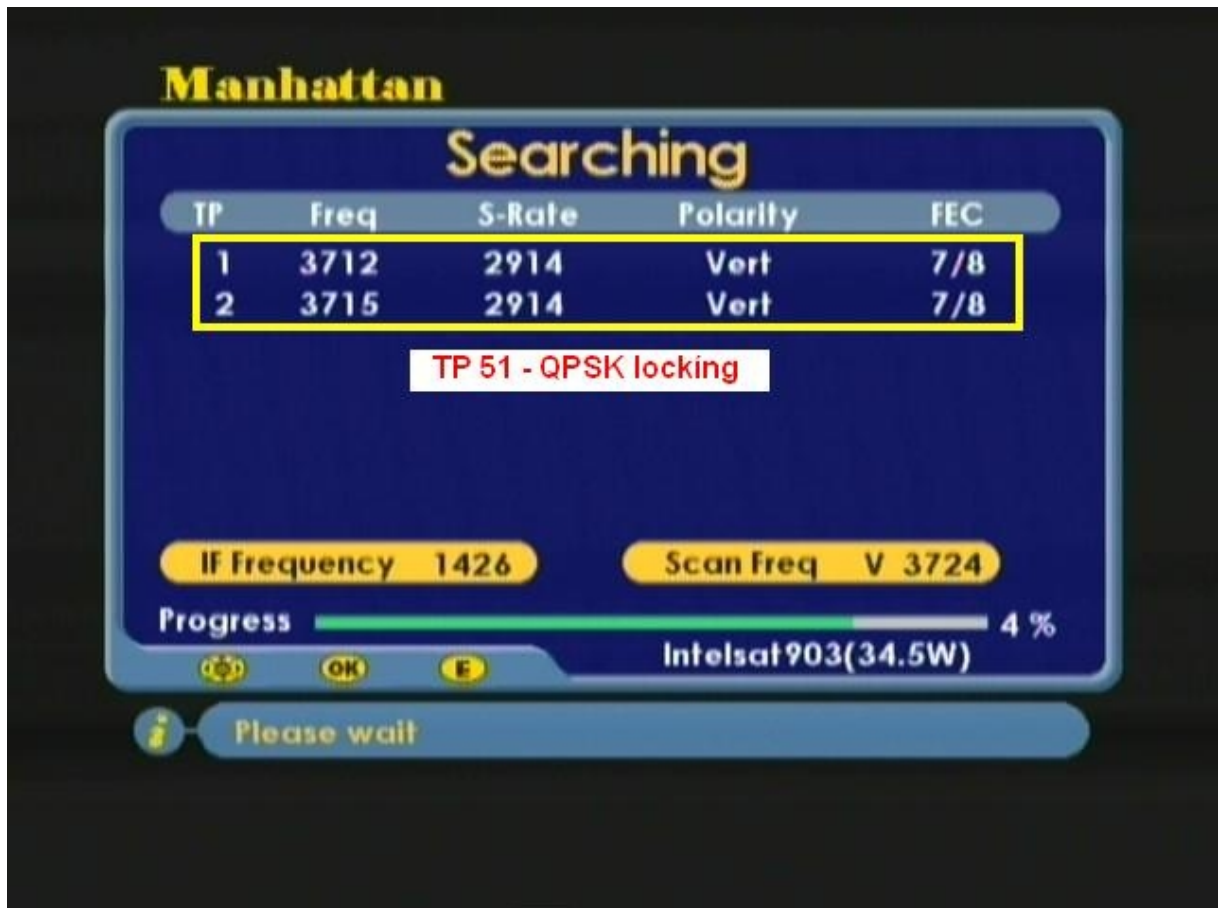

Intelsat 903/34.5°E - C/North East beam : DXSATCS-TP 51 reception report about Greenland/Denmark uplinking

## CZECH & SLOVAK DX SATELLITE CLUB

**Intelsat 903 at 34,5°W :**

<http://web2.dxsatcs.66.sk/php66/index.php?str=83>

*Reception report about the telecasts related with state Greenland*

*Satellite name : Intelsat 903 at 34,5°W*