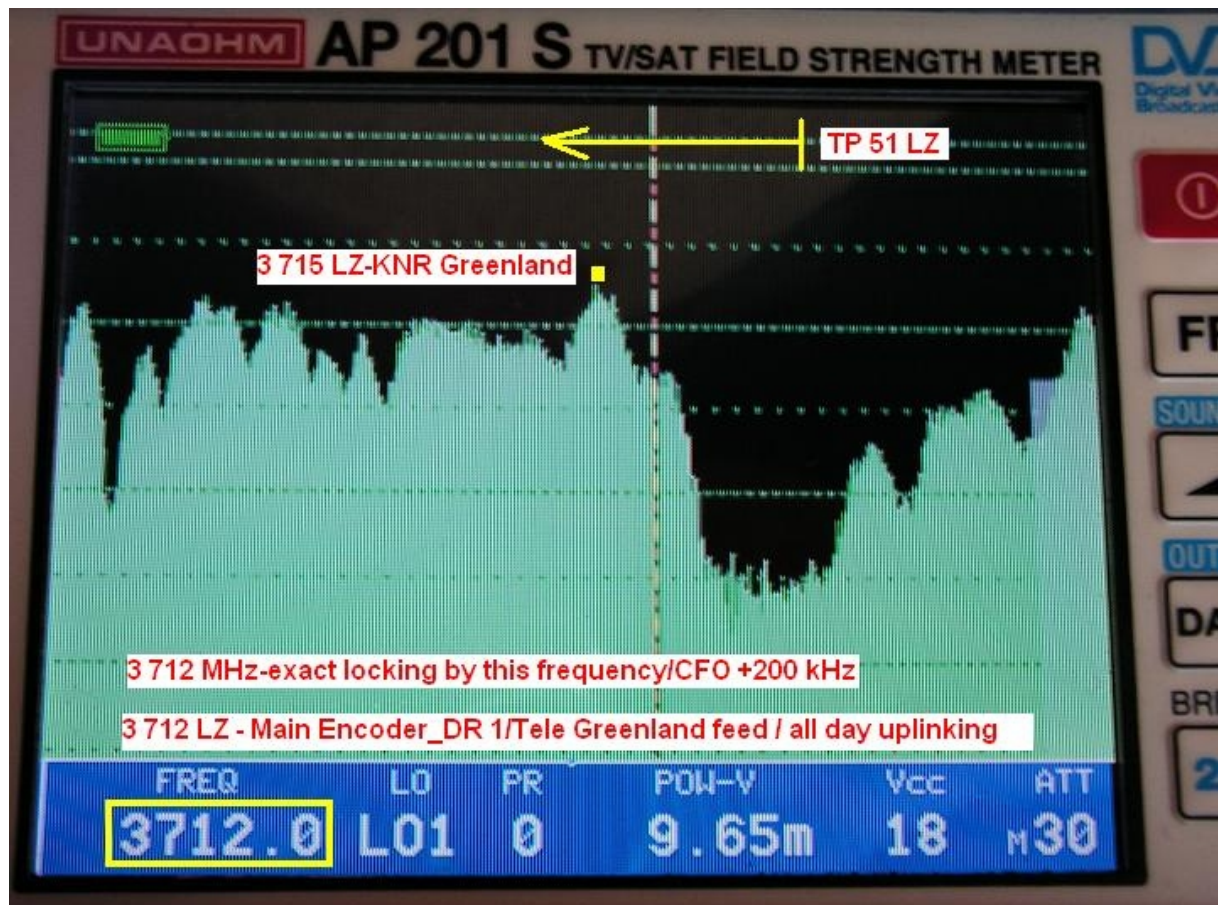

Intelsat 903/34.5°E - C/North East beam : DXSATCS-TP 51 reception report about Greenland/Denmark uplinking

## CZECH & SLOVAK DX SATELLITE CLUB

**Intelsat 903 at 34,5°W :**

<http://web2.dxsatcs.66.sk/php66/index.php?str=83>

*Reception report about the telecasts related with state Greenland*

*Satellite name : Intelsat 903 at 34,5°W*

*Frequency : 3 712 & 3 715 MHz*

*Polarity : LZ*

*SR : 2 914*

*FEC : 7/8*

**CZECH & SLOVAK SATELLITE DX CLUB <http://dxsatcs.com>**

**SATELLITE ENGINEERING C & KU band**

**Roman Dávid - author <http://dxsatcs.com/>**