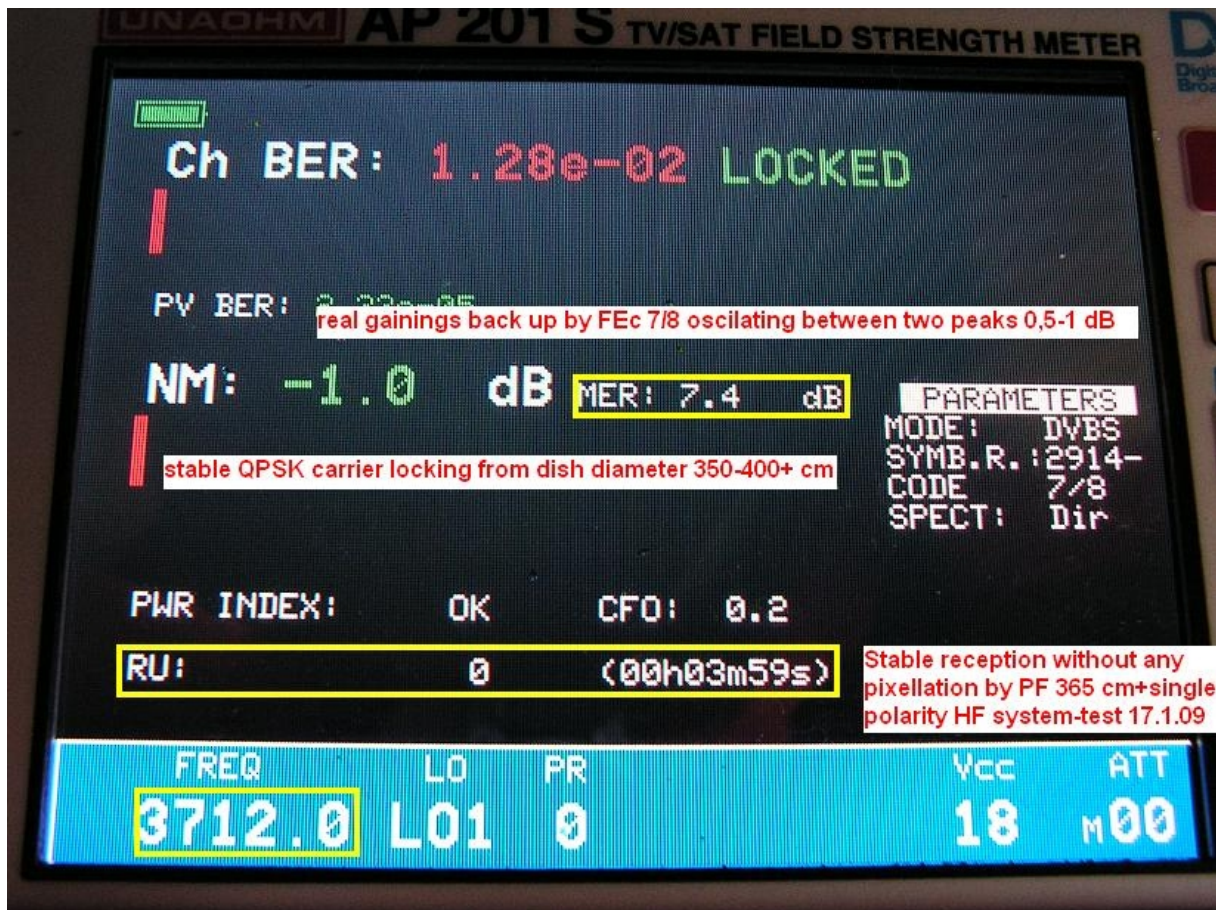

Intelsat 903/34.5°E - C/North East beam : DXSATCS-TP 51 reception report about Greenland/Denmark uplinking

## CZECH & SLOVAK DX SATELLITE CLUB

**Intelsat 903 at 34,5°W :**

<http://web2.dxsatcs.66.sk/php66/index.php?str=83>

*Reception report about the telecasts related with state Greenland*

*Satellite name : Intelsat 903 at 34,5°W*

*Frequency : 3 712 & 3 715 MHz*

*Polarity : LZ*

*SR : 2 914*

*FEC : 7/8*

**CZECH & SLOVAK SATELLITE DX CLUB <http://dxsatcs.com>**

**SATELLITE ENGINEERING C & KU band**

**Roman Dávid - author <http://dxsatcs.com/>**