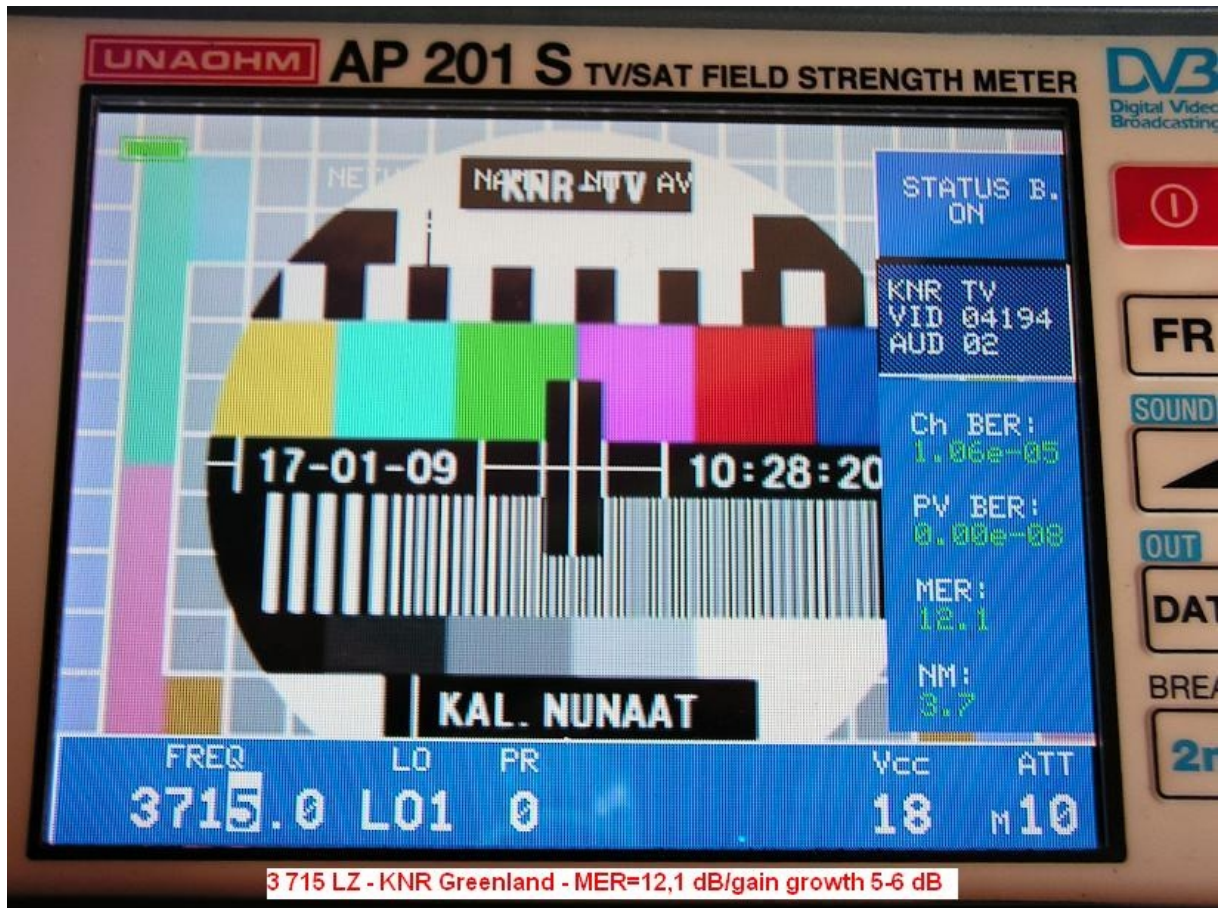

Intelsat 903/34.5°E - C/North East beam : DXSATCS-TP 51 reception report about Greenland/Denmark uplinking

## CZECH & SLOVAK DX SATELLITE CLUB

**Intelsat 903 at 34,5°W :**

<http://web2.dxsatcs.66.sk/php66/index.php?str=83>

*Reception report about the telecasts related with state Greenland*

*Satellite name : Intelsat 903 at 34,5°W*

*Frequency : 3 712 & 3 715 MHz*

*Polarity : LZ*

*SR : 2 914*

*FEC : 7/8*

**CZECH & SLOVAK SATELLITE DX CLUB <http://dxsatcs.com>**

**SATELLITE ENGINEERING C & KU band**

**Roman Dávid - author <http://dxsatcs.com/>**