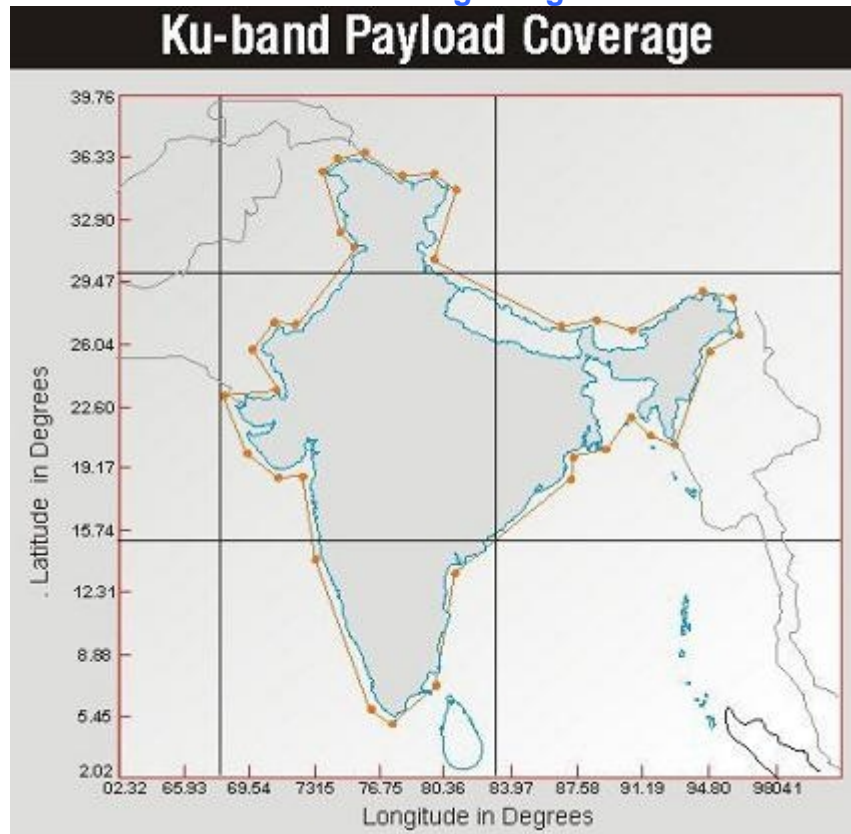

PF Prodelin 3.7m at satellite Insat 4B at 93,5°E – KU Indian SPOT
Insat 4B Coverage diagram

DX News : 11.7.2009

Satellite : Insat 4B at 93,5°E

Coverage diagram : Indian subcontinent_KU

Update : Two New HDTV services on SUN DTH Network India

1,Tamil HD service

2,Telegu HD service

Network name : SUN Direct DTH Service

Reception Data : f=11 670 V,SR=9 500 MS/s , FEC=2/3,DVB-S2_8PSK

CA system : Irdeto

Insat 4B at 93,5°E - KU Indian SPOT : 11 670 V SUN HD Network India _ spectral extent of V pol. vector