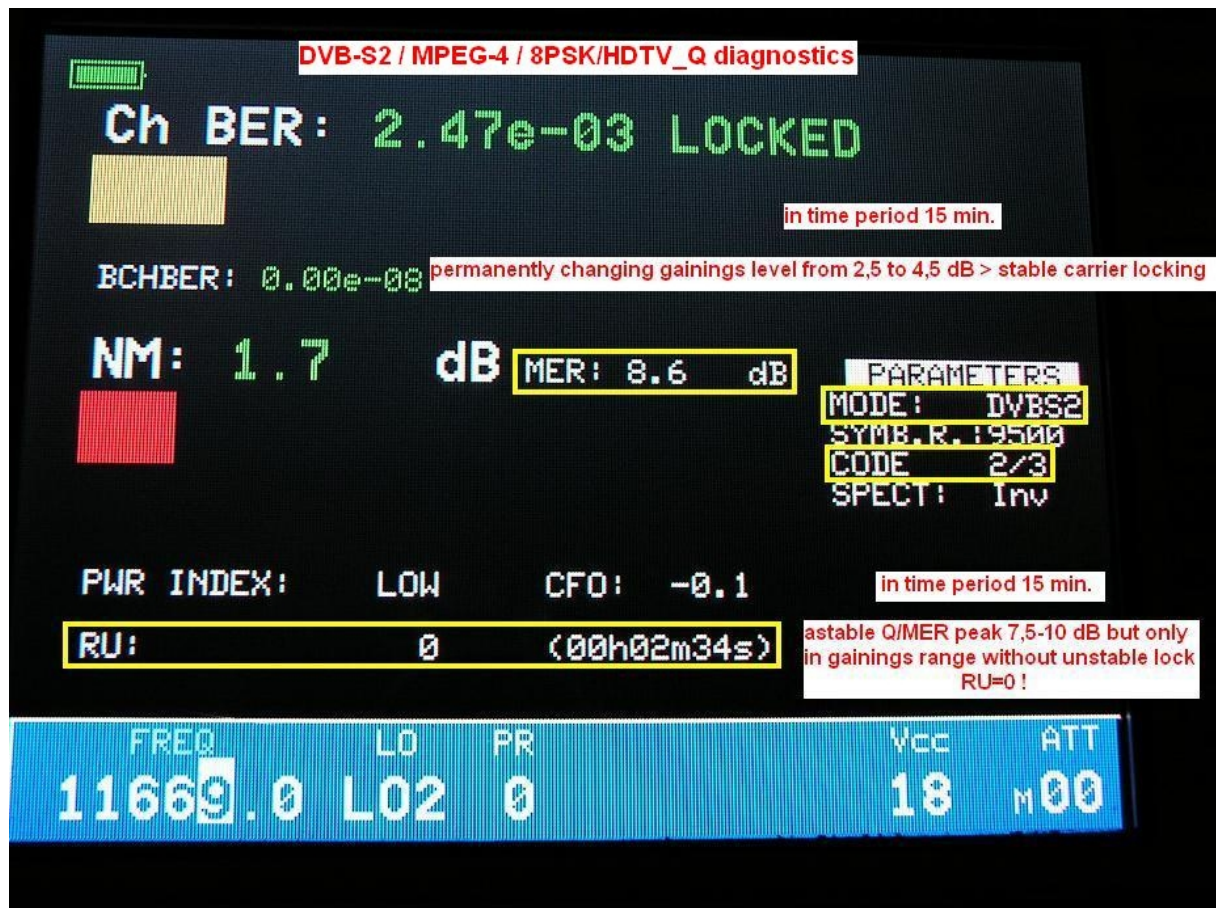

Satellite Insat 4B at 93,5°East _Indian KU footprint : actual changes in the HDTV PACKET SUN Direct India

Ku-band Payload Coverage

Insat 4B at 93,5°East : reception point - Lučenec/Slovakia

before and now

<http://web2.dxsatcs.66.sk/php66/index.php?str=6>

***Satellite name : INSAT 4B at 93,5°East
Frequency : 11 669 MHz _ SR=9 500 _ FEC=2/3
Format : DVB-S2/MPEG-4/8PSK
Polarity : V
Beam : Indian KU***

**CZECH & SLOVAK SATELLITE DX CLUB <http://dxsatcs.com>
SATELLITE ENGINEERING C & KU band
Roman Dávid - author <http://dxsatcs.com/>
town : Lučenec , Slovak Republic,East Europe
tel : 00421/915/610 204
mail : roman.david@dxsatcs.com**