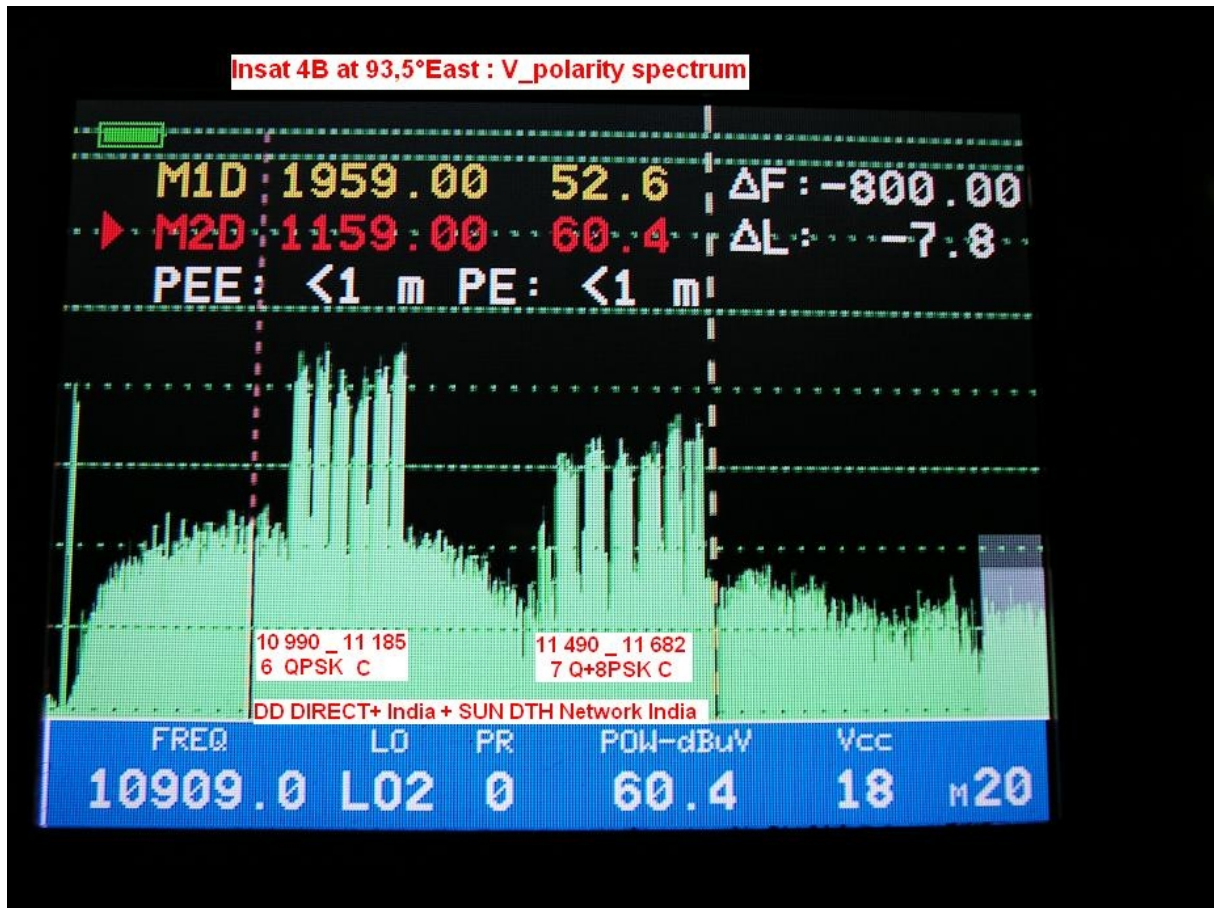

Satellite Insat 4B at 93,5°East _Indian KU footprint : actual changes in the HDTV PACKET SUN Direct India

Ku-band Payload Coverage

Insat 4B at 93,5°East : reception point - Lučenec/Slovakia

before and now

<http://web2.dxsatcs.66.sk/php66/index.php?str=6>

***Satellite name : INSAT 4B at 93,5°East
Frequency : 11 669 MHz _ SR=9 500 _ FEC=2/3
Format : DVB-S2/MPEG-4/8PSK
Polarity : V
Beam : Indian KU***

**CZECH & SLOVAK SATELLITE DX CLUB <http://dxsatcs.com>
SATELLITE ENGINEERING C & KU band
Roman Dávid - author <http://dxsatcs.com/>
town : Lučenec , Slovak Republic,East Europe
tel : 00421/915/610 204
mail : roman.david@dxsatcs.com**