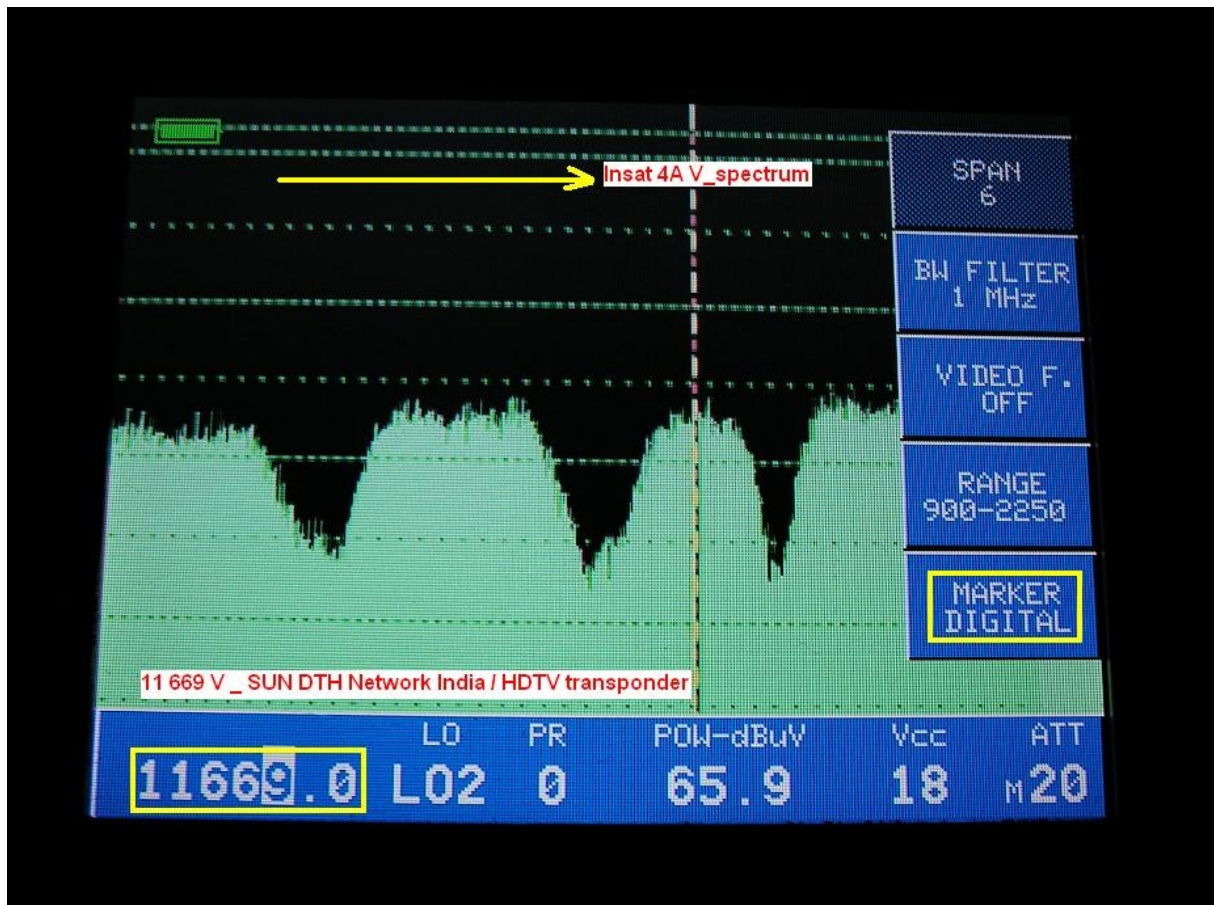

Satellite Insat 4B at 93,5°East _Indian KU footprint : actual changes in the HDTV PACKET SUN Direct India

Ku-band Payload Coverage

Insat 4B at 93,5°East : reception point - Lučenec/Slovakia

before and now

<http://web2.dxsatcs.66.sk/php66/index.php?str=6>

***Satellite name : INSAT 4B at 93,5°East
Frequency : 11 669 MHz _ SR=9 500 _ FEC=2/3
Format : DVB-S2/MPEG-4/8PSK
Polarity : V
Beam : Indian KU***

**CZECH & SLOVAK SATELLITE DX CLUB <http://dxsatcs.com>
SATELLITE ENGINEERING C & KU band
Roman Dávid - author <http://dxsatcs.com/>
town : Lučenec , Slovak Republic,East Europe
tel : 00421/915/610 204
mail : roman.david@dxsatcs.com**