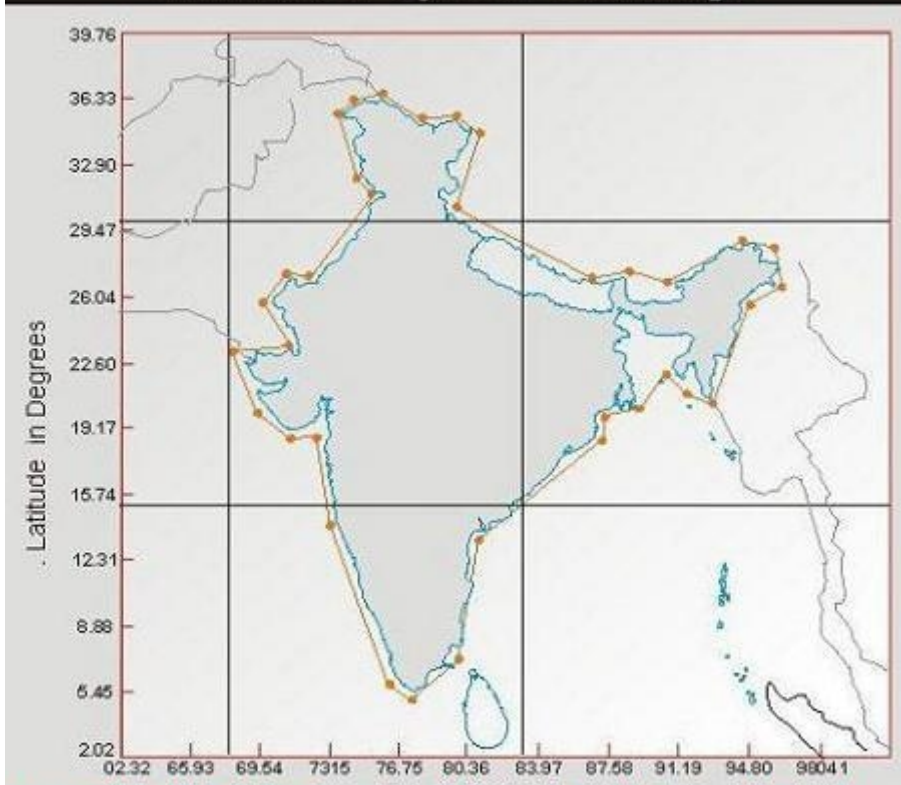

Satellite Insat 4B at 93,5°East _Indian KU footprint : actual changes in the HDTV PACKET SUN Direct India

Ku-band Payload Coverage

Insat 4B at 93,5°East : reception point - Lučenec/Slovakia

before and now

<http://web2.dxsatcs.66.sk/php66/index.php?str=6>

***Satellite name : INSAT 4B at 93,5°East
Frequency : 11 669 MHz _ SR=9 500 _ FEC=2/3
Format : DVB-S2/MPEG-4/8PSK
Polarity : V
Beam : Indian KU***

**CZECH & SLOVAK SATELLITE DX CLUB <http://dxsatcs.com>
SATELLITE ENGINEERING C & KU band
Roman Dávid - author <http://dxsatcs.com/>
town : Lučenec , Slovak Republic,East Europe
tel : 00421/915/610 204
mail : roman.david@dxsatcs.com**