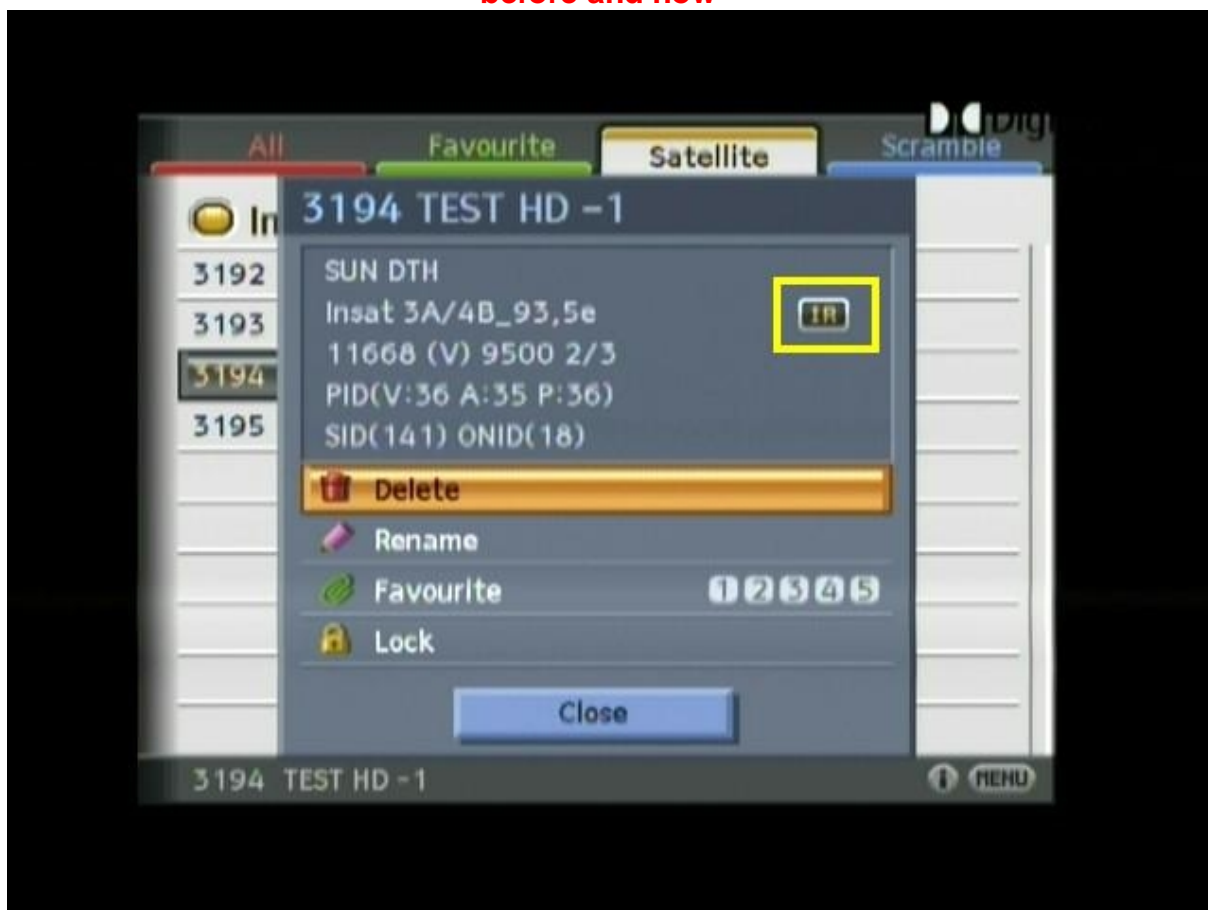

Satellite Insat 4B at 93,5°East _Indian KU footprint : actual changes in the HDTV PACKET SUN Direct India

Ku-band Payload Coverage

Insat 4B at 93,5°East : reception point - Lučenec/Slovakia

before and now