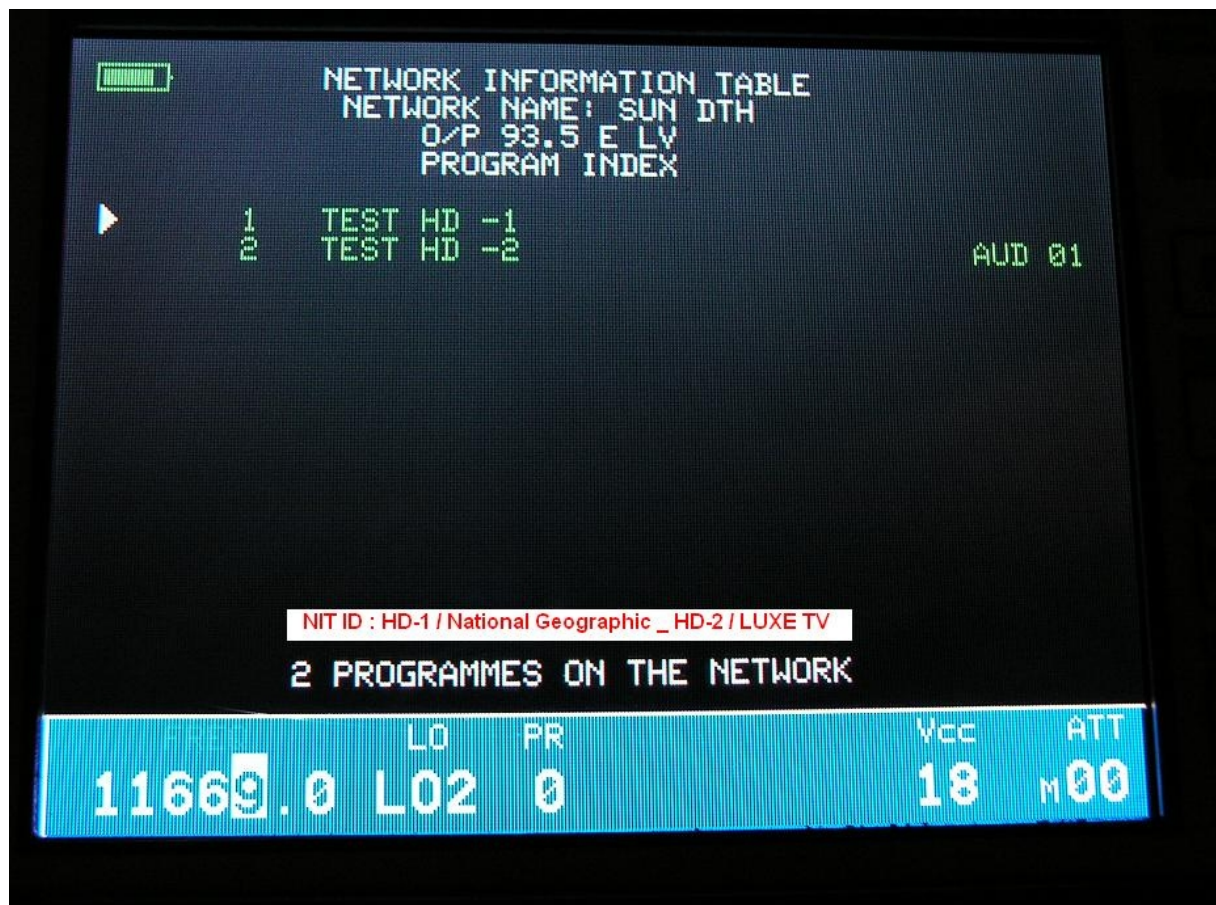

Satellite Insat 4B at 93,5°East _Indian KU footprint : actual changes in the HDTV PACKET SUN Direct India

Ku-band Payload Coverage

Insat 4B at 93,5°East : reception point - Lučenec/Slovakia

before and now

<http://web2.dxsatcs.66.sk/php66/index.php?str=6>

***Satellite name : INSAT 4B at 93,5°East
Frequency : 11 669 MHz _ SR=9 500 _ FEC=2/3
Format : DVB-S2/MPEG-4/8PSK
Polarity : V
Beam : Indian KU***

**CZECH & SLOVAK SATELLITE DX CLUB <http://dxsatcs.com>
SATELLITE ENGINEERING C & KU band
Roman Dávid - author <http://dxsatcs.com/>
town : Lučenec , Slovak Republic,East Europe
tel : 00421/915/610 204
mail : roman.david@dxsatcs.com**