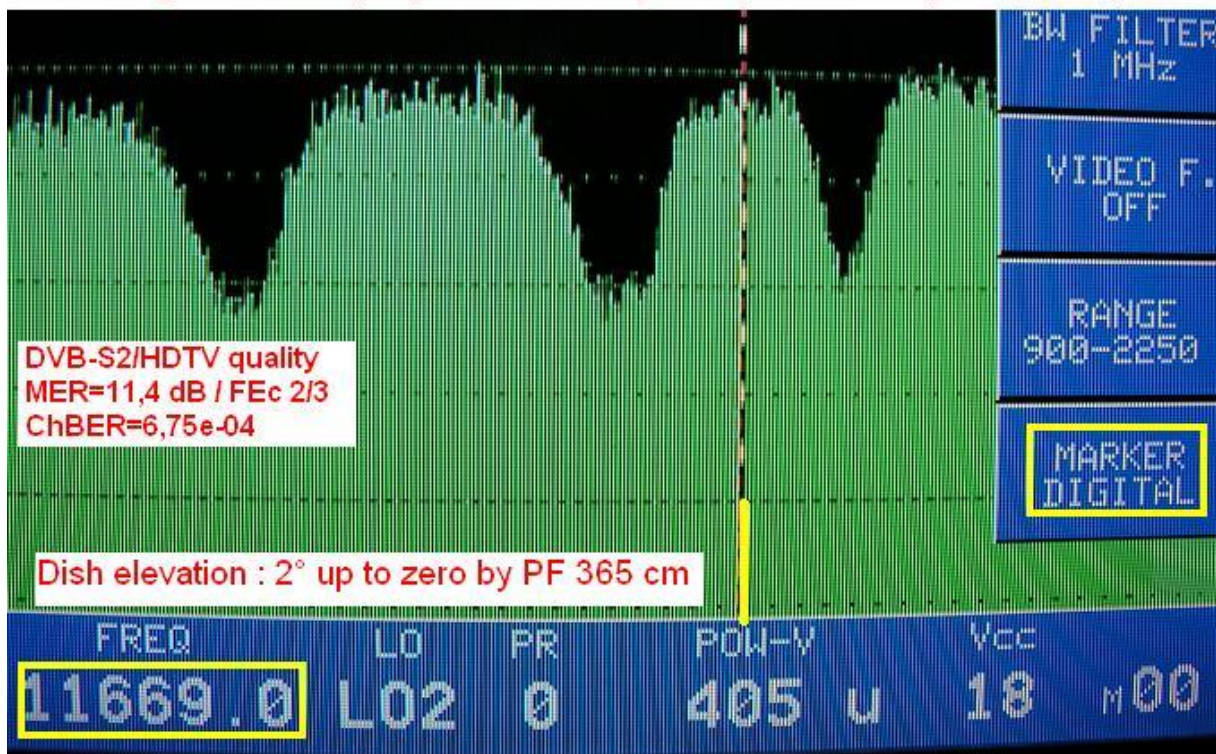

Insat 4B at 93,5° E - KU Indic beam : 11 669 V SUN DTH / HDTV network

Actual MER growth 5,5 dB up to pixellation level by FEc 2/3 with constantly oscillated amplitude

## CZECH & SLOVAK DX SATELLITE CLUB

**DXSATCS EXCLUSIVE HDTV PREMIERE : FTA National Geographic Channel HD broadcast cross TV packet SUN DTH HDTV India from satellite INSAT 4B at 93,5°East – KU band !!!**

***Packet name : SUN DTH***

***Satellite name : INSAT 4B at 93,5°E***

***Frequency : 11 669 MHz***

***Standard : DVB-S2 / HDTV***

***Polarity : V***

***SR : 9 500***

***FEC : 2/3 ?***

***Antenna diameter : KU band 4B SPOT 270-400+ cm***