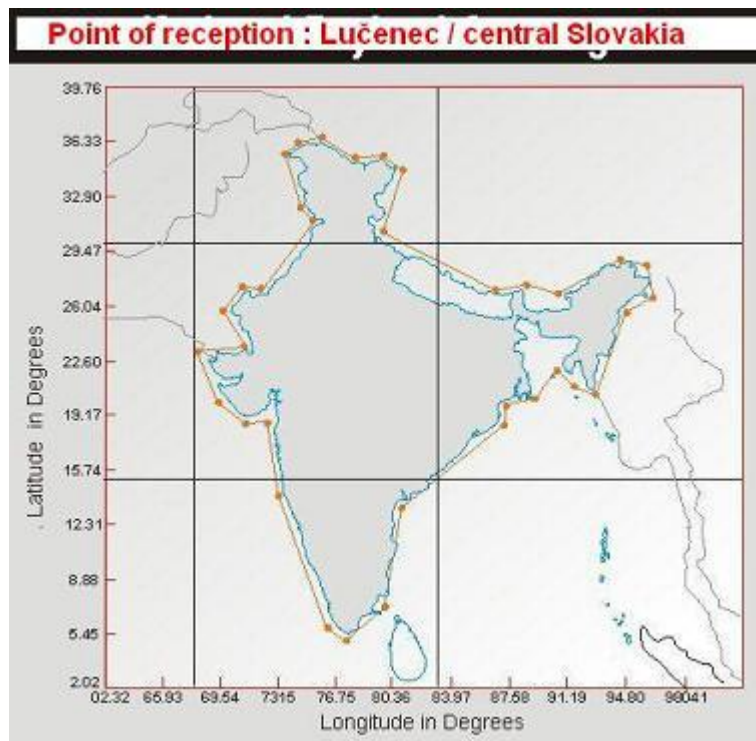

Insat 4B at 93,5° E - KU Indic beam : 11 669 V SUN DTH / HDTV network

Actual MER growth 5,5 dB up to pixellation level by FEc 2/3 with constantly oscillated amplitude

## CZECH & SLOVAK DX SATELLITE CLUB

**DXSATCS EXCLUSIVE HDTV PREMIERE : FTA National Geographic Channel HD broadcast cross TV packet SUN DTH HDTV India from satellite INSAT 4B at 93,5°East – KU band !!!**

***Packet name : SUN DTH***

***Satellite name : INSAT 4B at 93,5°E***

***Frequency : 11 669 MHz***

***Standard : DVB-S2 / HDTV***

***Polarity : V***

***SR : 9 500***

***FEC : 2/3 ?***

***Antenna diameter : KU band 4B SPOT 270-400+ cm***