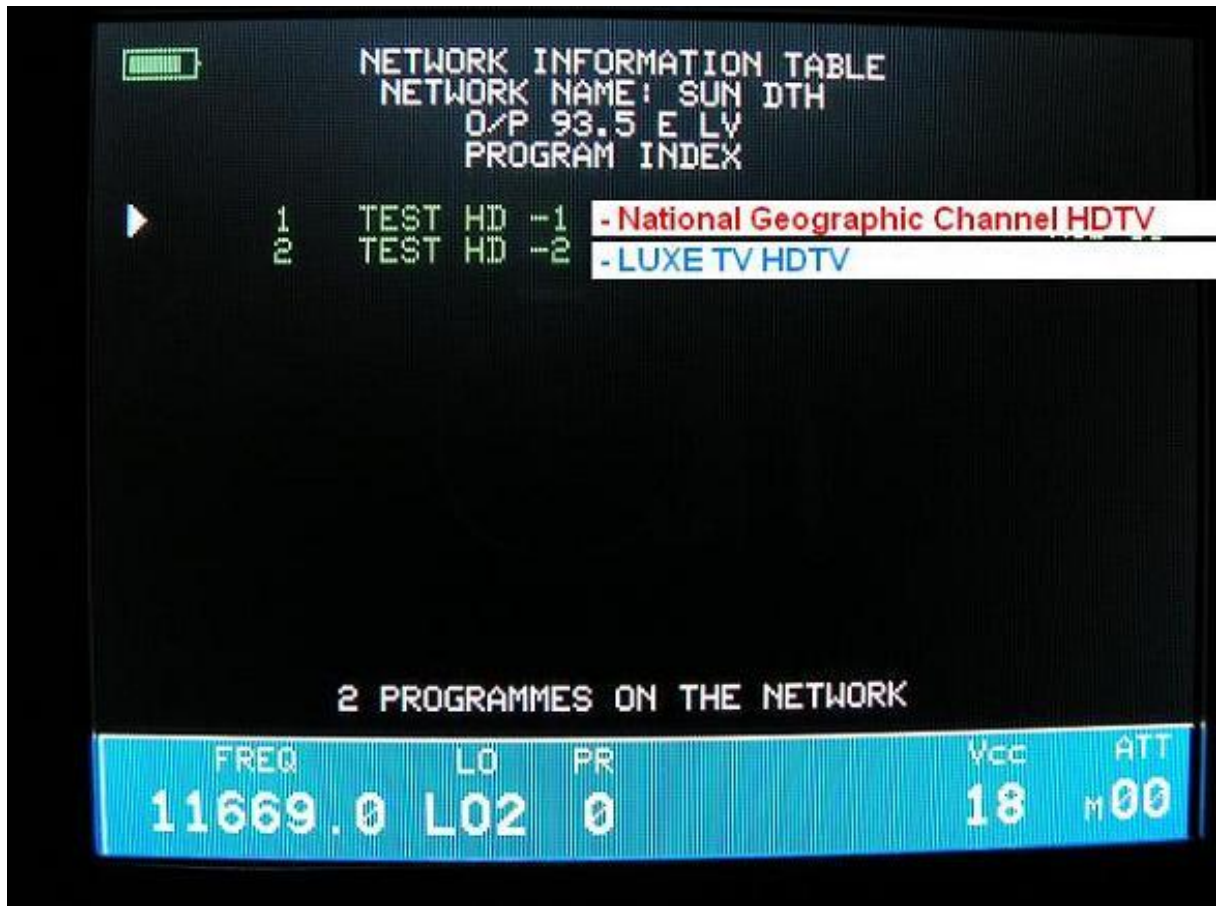

Insat 4B at 93,5° E - KU Indic beam : 11 669 V SUN DTH / HDTV network

Actual MER growth 5,5 dB up to pixellation level by FEc 2/3 with constantly oscillated amplitude

## CZECH & SLOVAK DX SATELLITE CLUB

**DXSATCS EXCLUSIVE HDTV PREMIERE : FTA National Geographic Channel HD broadcast cross TV packet SUN DTH HDTV India from satellite INSAT 4B at 93,5°East – KU band !!!**