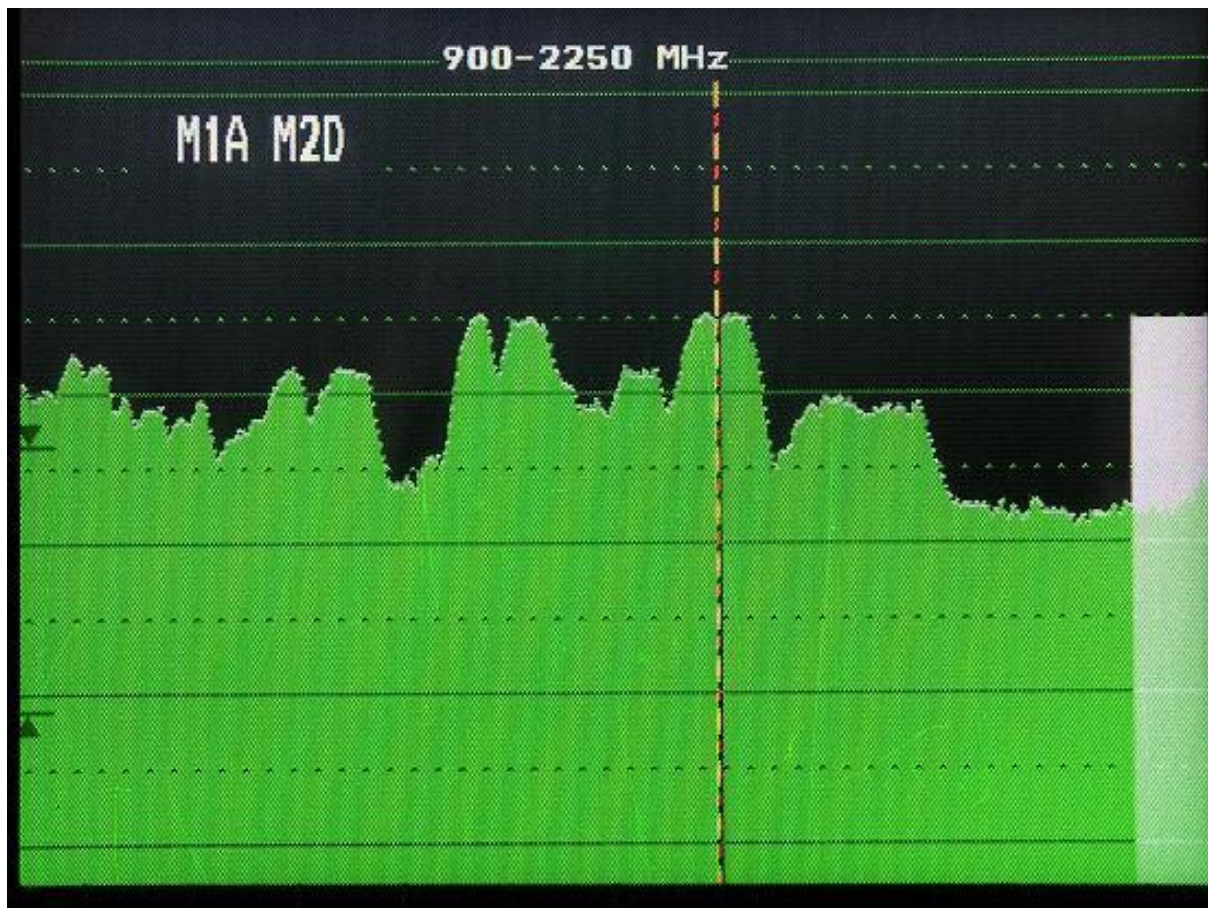

```

QPSK DIGITAL SAT (BACK = (SPN))
PRMT(MENU) CONST(DIGI) MPEG(TV)

SYMBOL RATE      : 3255
CODE              : 2/3 Auto
SPECT             : Di Auto

LOCKED
PWR index:      OK
RU :            9

CFO:  0.1
MER:  11.1 dB
NM :  3.9 dB
(00h00m13s)

Ch BER: 3.18e-04
pV BER: 0.00e-08
  
```

Reversible Reunion in f=3 638 MHz
 SR 3 255 - FEC 2/3 - No problem
 receiving from 140 cm in EU

Frequency	3638
Symbol	3255
Polar	Horz
FEC	2/3
Video PID	301
Audio PID	401
PCR PID	301

14	Reversible Reun	French:Stereo
	AtlanticBird3(5.0W)	ALL
Signal	83 %	Free

14:12

CZECH & SLOVAK SATELLITE DX CLUB

**DXSATCS.com PRESENT : FEED RELAY name Reversible Reunion
f=3 638 MHz in Indian ocean area is now active with HIGH SIGNAL
QUALITY in all panatlantic region :**

FEED LINK name : Reversible REUNION

Satellite name : Atlantic Bird 3 at 5,0°West

Frequency : 3 638 MHz – DX C band

Polarity : RZ pol

SR : 3 255

FEC : 2/3

Antenna diameter : PANATLANTIC BEAM from 140 cm+

EXCLUSIVE HOT NEWS ONLY FROM :