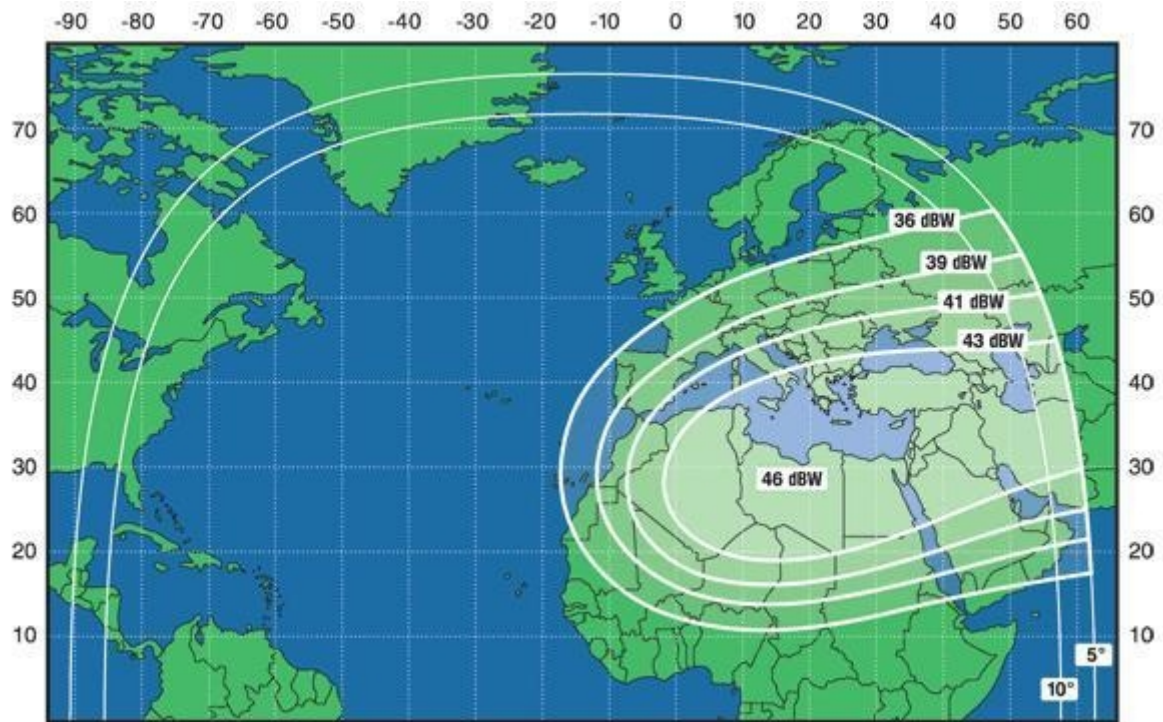

Express A4 at 14.0°W : satellite probably drifts 0,5-1,0°

Express A4 at 14.0°W : 11 511 V SD Service Ch 2 / occasional feeds uplinking from African/Middle E. states

CZECH & SLOVAK DX SATELLITE CLUB

SD SERVICE 2CH:occasional feeds uplinking in Middle East/African beam zone

Express A4 at 14,0°W – satelite probably drifting from 0,5-1,0°

Feeds frequency : 11 511 MHz

Polarity : V

SR : 2 300

FEC : 5/6

CZECH & SLOVAK SATELLITE DX CLUB <http://dxsatcs.com>

SATELLITE ENGINEERING C & KU band