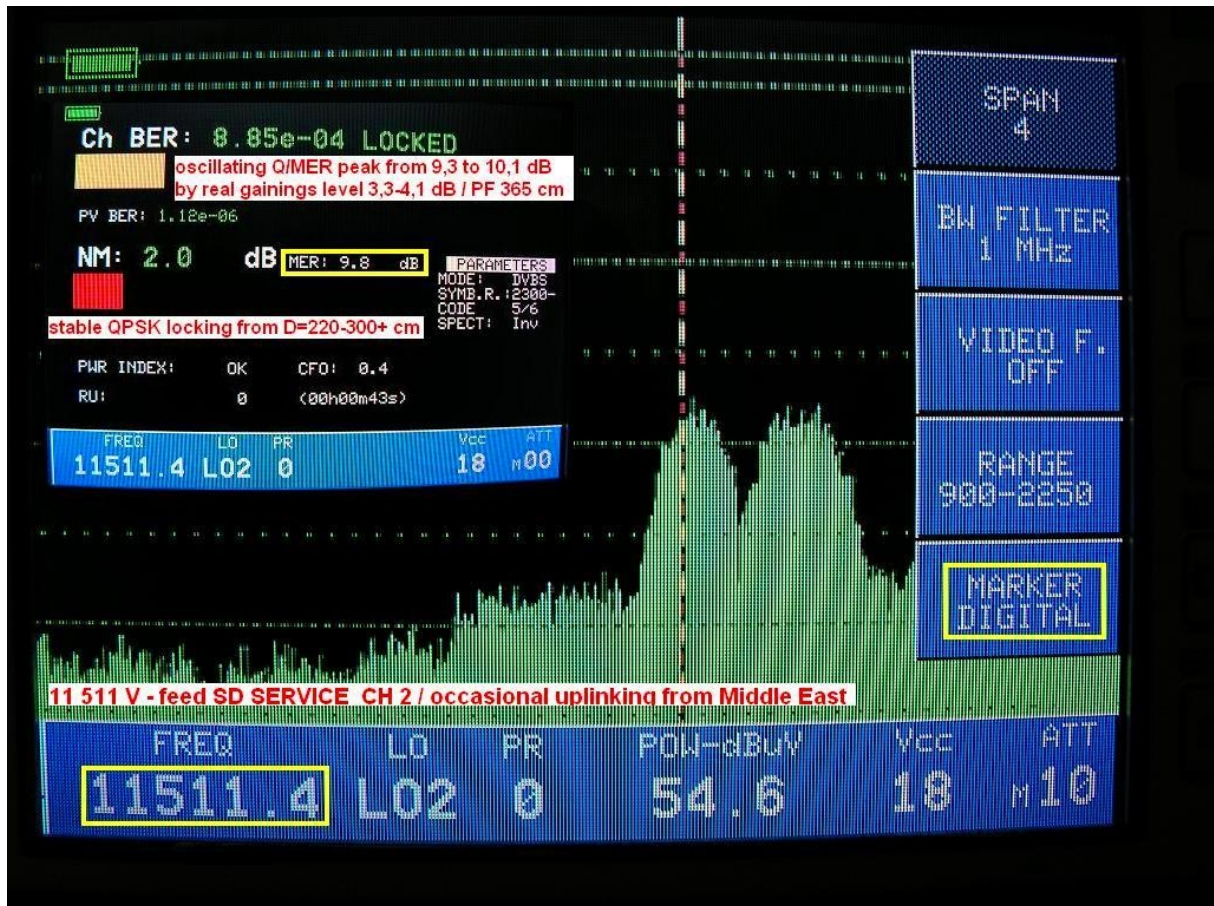

Express A4 at 14.0°W : satellite probably drifts 0,5-1,0°

Express A4 at 14.0°W : 11 511 V SD Service Ch 2 / occasional feeds uplinking from African/Middle E. states

CZECH & SLOVAK DX SATELLITE CLUB

SD SERVICE 2CH:occasional feeds uplinking in Middle East/African beam zone

Express A4 at 14,0°W – satelite probably drifting from 0,5-1,0°

Feeds frequency : 11 511 MHz

Polarity : V

SR : 2 300

FEC : 5/6

CZECH & SLOVAK SATELLITE DX CLUB <http://dxsatcs.com>

SATELLITE ENGINEERING C & KU band