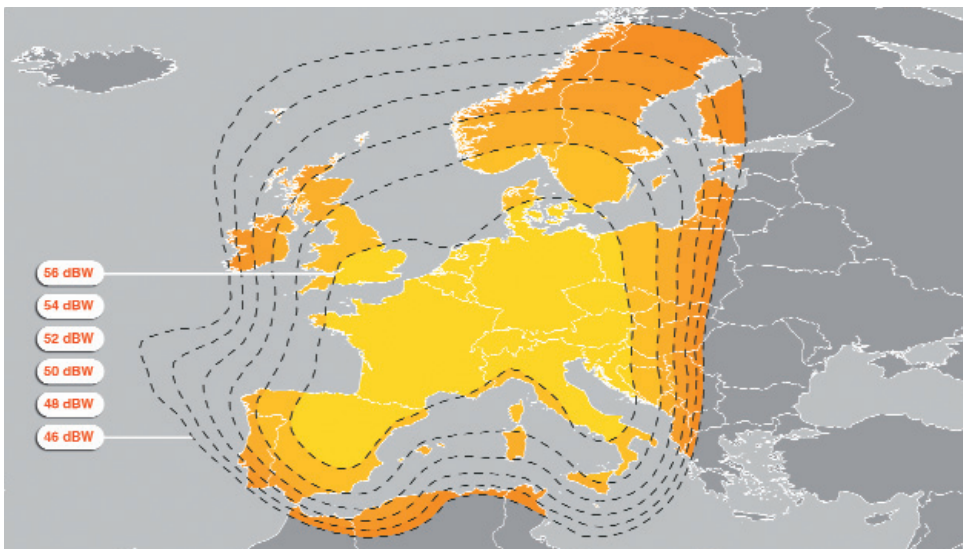

### KEY MARKETS

#### **KU-BAND**

- Europe
- North Africa
- Middle East
- Central Asia

#### **KA-BAND**

- Europe

## COVERAGE MAPS AND SATELLITE INFOS

HOT BIRD™ 6 at 13 degrees East Ku-band downlink coverage

HOT BIRD™ 6 at 13 degrees East Ka-band downlink coverage

Satellite manufacturer:	Alcatel Alenia Space
Platform:	Spacebus 3000 B3
Launch mass:	2995kg (6600 lbs)
Projected lifetime:	>12 years
Launch:	ATLAS V
Orbital position:	13 degrees East
Operational transponders:	28 Ku-band, 4 Ka-band
Downlink frequencies:	10.70 GHz - 11.20 GHz, 11.45 GHz - 11.70 GHz, 12.50 GHz - 12.75 GHz, 19.70 GHz - 20.2 GHz