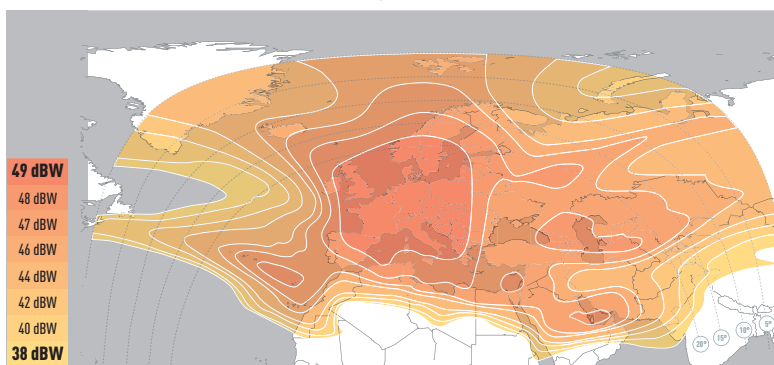

INCREASING CAPACITY AT 16° EAST

Ku-band Europe A Downlink Coverage

Ku-band Europe B Downlink Coverage

Ka-band Europe C Downlink Coverage

KEY MARKETS

- Central/Eastern Europe
- Indian Ocean
- North Africa
- Sub-Saharan Africa
- Middle East

15 years

Orbital Position:

16 degrees East

Frequencies

Ku-band, Ka-band

Ku-Band South-East Africa Downlink Coverage

Ku- and Ka-band for Europe, Africa and beyond

The EUTELSAT 16A satellite, launched in the third quarter of 2011 provides significant capacity for broadcasting, telecommunications and broadband services.

16 degrees East is a leading position for broadcast markets in Central and Eastern Europe, and also provides video services to the islands in the Indian Ocean. Over more than two decades, it has developed into one of the company's largest video locations: over 12 million homes in Central Europe and 500,000 in the Indian Ocean islands receive programming from 16 degrees East. EUTELSAT 16A features four main coverage zones:

- High-power Ku-band coverage of Europe with a beam centred over Central Europe, particularly optimised for Direct-to-Home (DTH) reception in this region
- Extensive coverage across Extended Europe, including North Africa, the Middle East and Central Asia, via a Ku-band beam optimised for professional video links and data networks
- The coverage of Sub-Saharan Africa and Indian Ocean islands for regional telecommunications and internet services. Interconnection with Europe is also possible with the African coverage through a combination of Ka-band frequencies in Europe and Ku-band frequencies in Africa
- A high-power beam over Madagascar and the Indian Ocean Islands for DTH applications