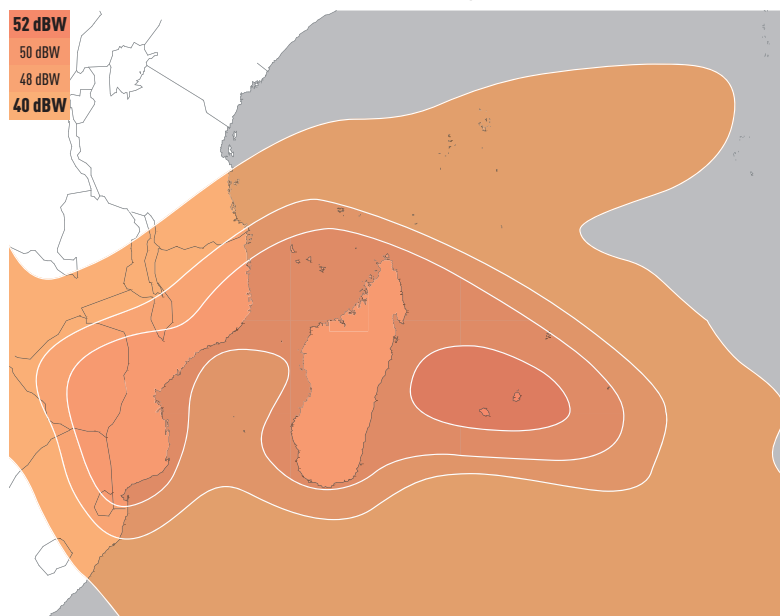

INCREASING CAPACITY AT 16° EAST

Ku-band Europe A Downlink Coverage

Ku-band Europe B Downlink Coverage

Ka-band Europe C Downlink Coverage

KEY MARKETS

- Central/Eastern Europe
- Indian Ocean
- North Africa
- Sub-Saharan Africa
- Middle East

15 years

Orbital Position:

16 degrees East

Frequencies

Ku-band, Ka-band

Ku-Band South-East Africa Downlink Coverage

Ku- and Ka-band for Europe, Africa and beyond

The EUTELSAT 16A satellite, launched in the third quarter of 2011 provides significant capacity for broadcasting, telecommunications and broadband services.

16 degrees East is a leading position for broadcast markets in Central and Eastern Europe, and also provides video services to the islands in the Indian Ocean. Over more than two decades, it has developed into one of the company's largest video locations: over 12 million homes in Central Europe and 500,000 in the Indian Ocean islands receive programming from 16 degrees East. EUTELSAT 16A features four main coverage zones:

- High-power Ku-band coverage of Europe with a beam centred over Central Europe, particularly optimised for Direct-to-Home (DTH) reception in this region
- Extensive coverage across Extended Europe, including North Africa, the Middle East and Central Asia, via a Ku-band beam optimised for professional video links and data networks
- The coverage of Sub-Saharan Africa and Indian Ocean islands for regional telecommunications and internet services. Interconnection with Europe is also possible with the African coverage through a combination of Ka-band frequencies in Europe and Ku-band frequencies in Africa
- A high-power beam over Madagascar and the Indian Ocean Islands for DTH applications