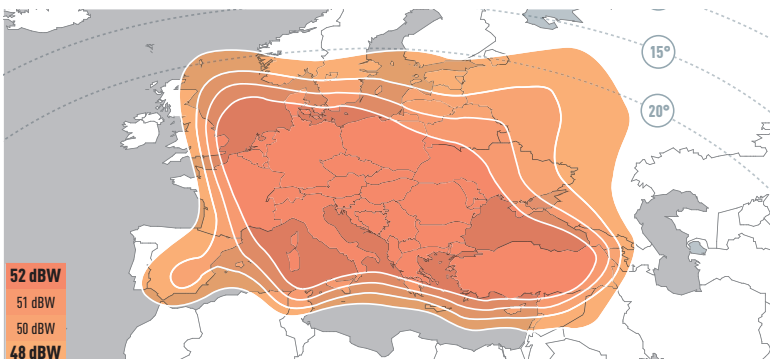

INCREASING CAPACITY AT 16° EAST

Ku-band Europe A Downlink Coverage

Ku-band Europe B Downlink Coverage

Ka-band Europe C Downlink Coverage

KEY MARKETS

- Central/Eastern Europe
- Indian Ocean
- North Africa
- Sub-Saharan Africa
- Middle East

15 years

Orbital Position:

16 degrees East

Frequencies

Ku-band, Ka-band

Ku-Band South-East Africa Downlink Coverage

Ku- and Ka-band for Europe, Africa and beyond

The EUTELSAT 16A satellite, launched in the third quarter of 2011 provides significant capacity for broadcasting, telecommunications and broadband services.

- High-power Ku-band coverage of Europe with a beam centred over Central Europe, particularly optimised for Direct-to-Home (DTH) reception in this region
- Extensive coverage across Extended Europe, including North Africa, the Middle East and Central Asia, via a Ku-band beam optimised for professional video links and data networks
- The coverage of Sub-Saharan Africa and Indian Ocean islands for regional telecommunications and internet services. Interconnection with Europe is also possible with the African coverage through a combination of Ka-band frequencies in Europe and Ku-band frequencies in Africa
- A high-power beam over Madagascar and the Indian Ocean Islands for DTH applications