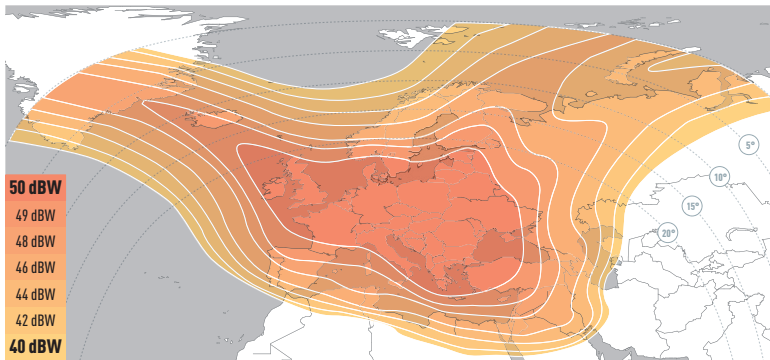

INCREASING CAPACITY AT 16° EAST

Ku-band Europe A Downlink Coverage

Ku-band Europe B Downlink Coverage

Ka-band Europe C Downlink Coverage

KEY MARKETS

- Central/Eastern Europe
- Indian Ocean
- North Africa
- Sub-Saharan Africa
- Middle East

15 years

Orbital Position:

16 degrees East

Frequencies

Ku-band, Ka-band

Ku-Band South-East Africa Downlink Coverage

Ku- and Ka-band for Europe, Africa and beyond

The EUTELSAT 16A satellite, launched in the third quarter of 2011 provides significant capacity for broadcasting, telecommunications and broadband services.

16 degrees East is a leading position for broadcast markets in Central and Eastern Europe, and also provides video services to the islands in the Indian Ocean. Over more than two decades, it has developed into one of the company's largest video locations: over 12 million homes in Central Europe and 500,000 in the Indian Ocean islands receive programming from 16 degrees East. EUTELSAT 16A features four main coverage zones:

- High-power Ku-band coverage of Europe with a beam centred over Central Europe, particularly optimised for Direct-to-Home (DTH) reception in this region
- Extensive coverage across Extended Europe, including North Africa, the Middle East and Central Asia, via a Ku-band beam optimised for professional video links and data networks
- The coverage of Sub-Saharan Africa and Indian Ocean islands for regional telecommunications and internet services. Interconnection with Europe is also possible with the African coverage through a combination of Ka-band frequencies in Europe and Ku-band frequencies in Africa
- A high-power beam over Madagascar and the Indian Ocean Islands for DTH applications