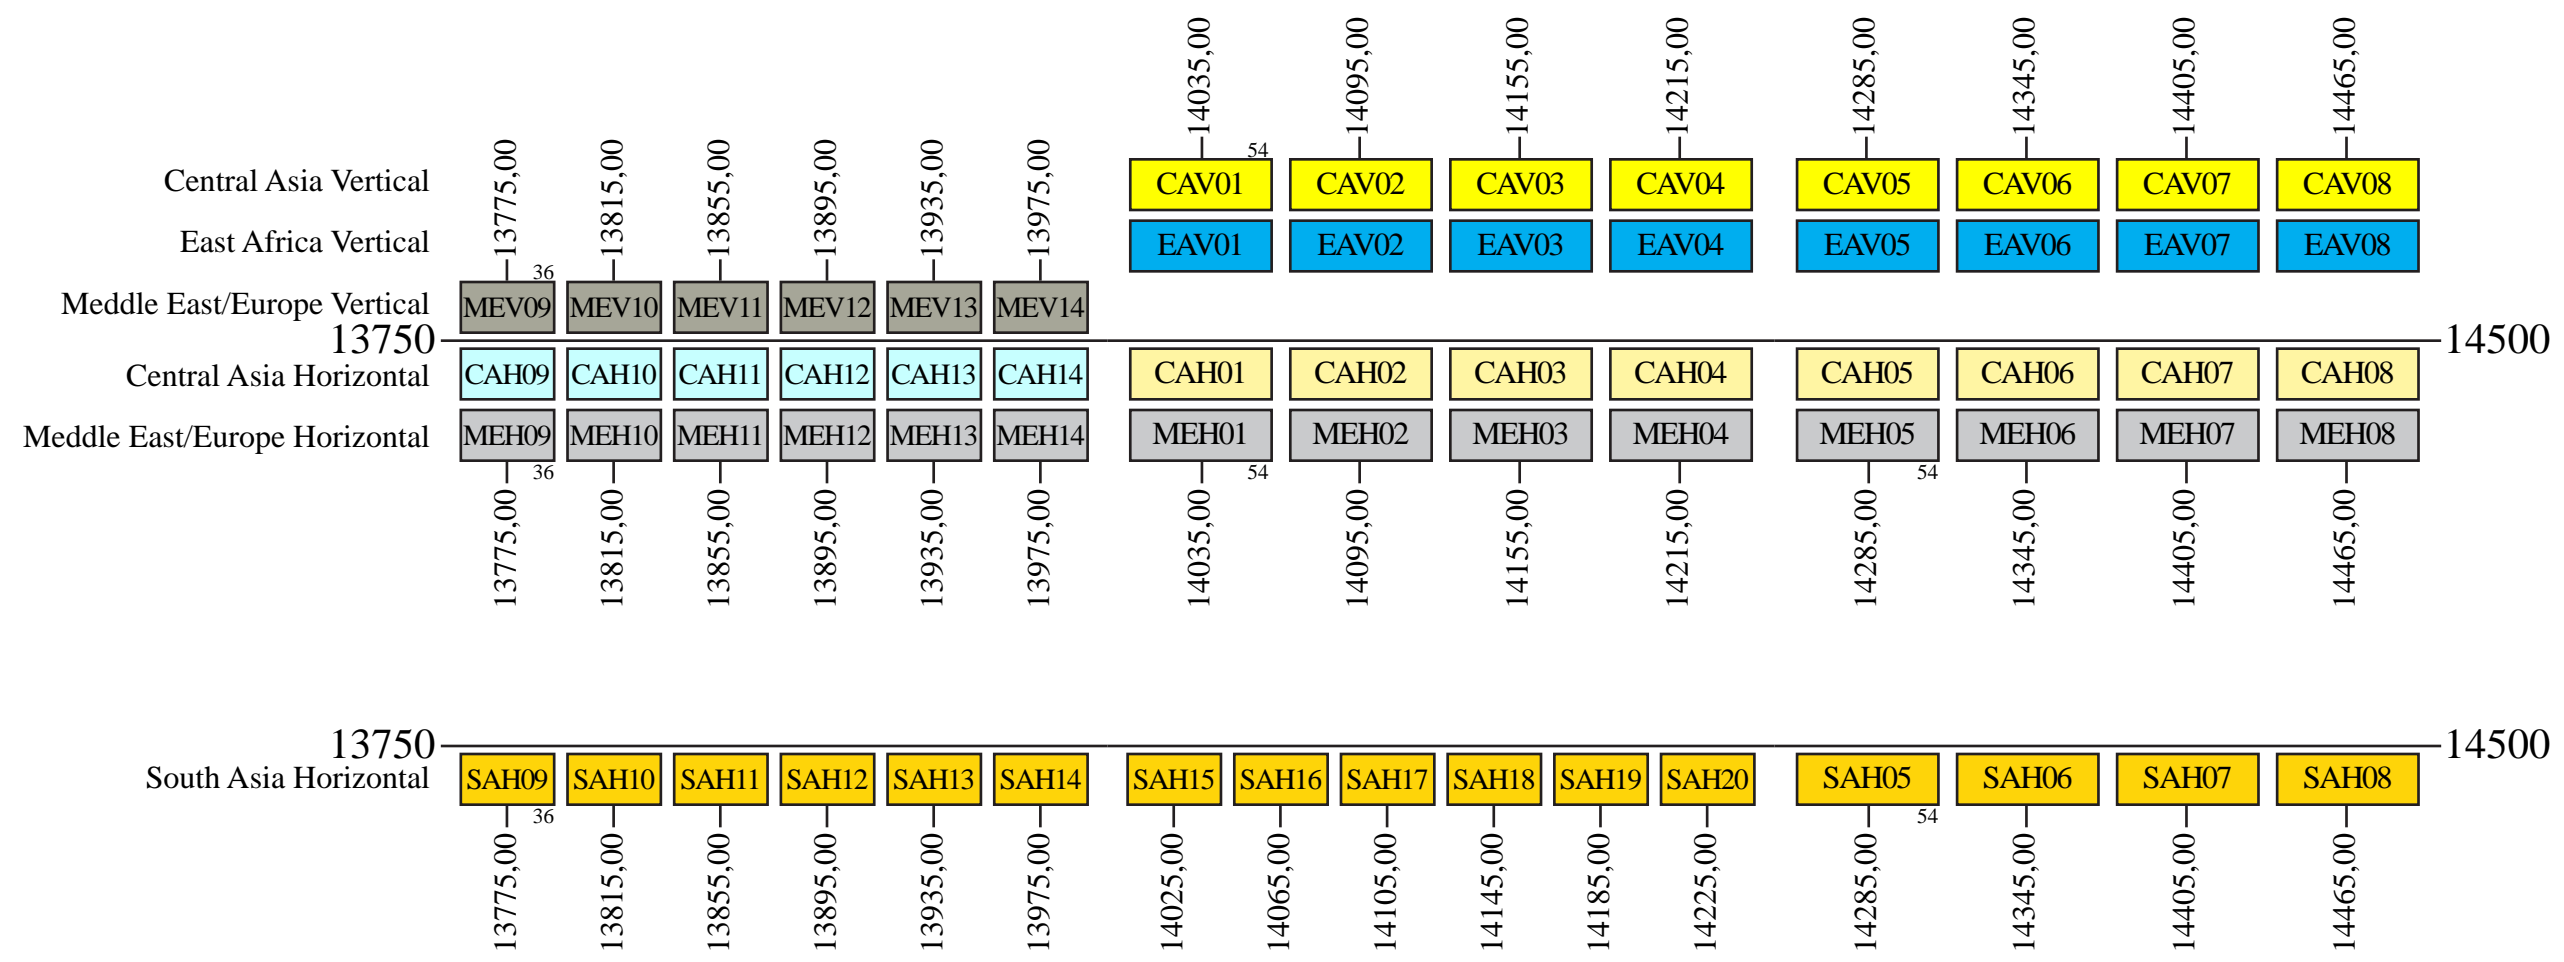

NSS-12

Frequency Plan Ku-Band

Uplink